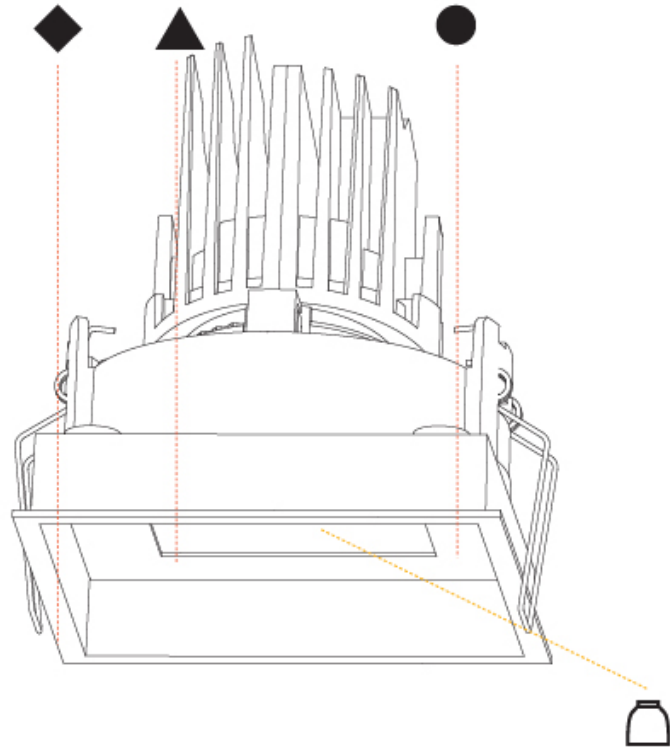

BIONIQ SQUARE ADJUSTABLE COMFORT RECESSED

A35362-

For Color / Finish Chart & Symbology see Appendix or product page downloadable area.

	27K	35K	30K	40K	°K
Color Temperature	2700K	3500K	3000K	4000K	
Reflector	20	40	60		
	20°	40°	60°		

ORDER-EXAMPLE: **L3XXXX-** **02 02 02 30K 20**
Black Black Black 3000K 20°