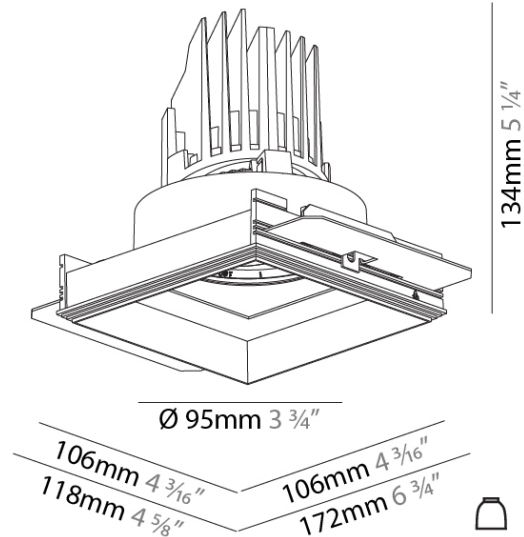

ELECTRICAL

Lamp Type: LED (Zhaga Standard)
Input Wattage (W): 15.5
Total Output Wattage (W): 14.5
Dimming: Tri-Mode (Non-Dimming and Phase Dimming (120Vac only) and 0-10V Dimming)
Driver Included: No
Driver Location: Recessed Housing
Driver Type: Constant Current - Universal
Driver Class: Class 2
Housing: See components
Input Voltage (V): 120 - 277
Constant Current (MA): 500

LED

Number of LEDs: 1
Color Temperature (°K): 2700 / 3000 / 3500 / 4000
Max. Delivered Lumen (lm): 940 / 980 / 1029 / 1050
Nominal Lumen (lm): 1386 / 1438 / 1511 / 1542
CRI: >90 CRI
Efficiency (%): 87.9 / 88.4 / 87.9
Lamp Life (hrs): 50000
Upon Request: RGB-W Tunable White Special Color Temperature
Special LED

OPTICAL

Reflector: 20 / 40 / 60
Adjustability: Rotational 355°; Tilt 30°
Upon Request: Special Beam Angles

Available for international specifications by adding "INT" at the end of the existing Model #. For assistance on 'custom' specifications, contact zteam@zaneen.com. In a constant effort to supply the best product, we reserve the right to change specifications or materials without notice. The most recent specification sheets are found at zaneen.com

IP rating: IP20