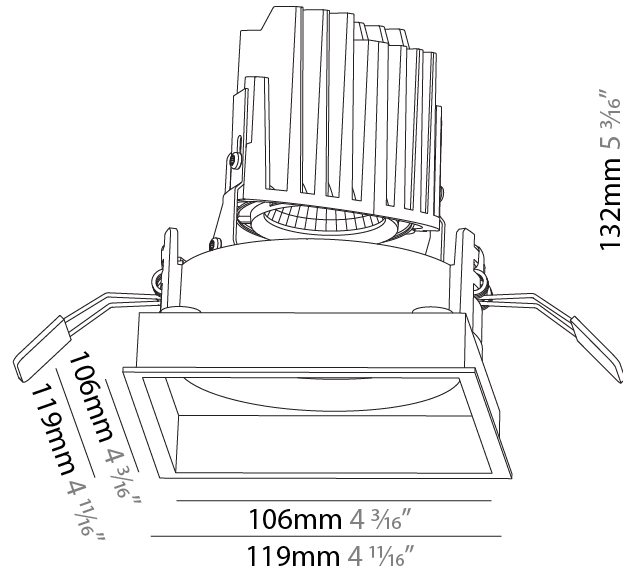

GENERAL

Series: Bioniq
Subseries: Bioniq Square Adjustable
Brand: Prolicht
Division: Architectural
Mounting Type: Recessed
Mounting Location: Ceiling
Subcategory: Downlight

PHYSICAL

Shape: Square
Length (mm): 119
Length (in): 4 11/16
Width (mm): 119
Width (in): 4 11/16
Depth (mm): 132
Depth (in): 5 3/16
Min. Recessing Depth (mm): 150
Min. Recessing Depth (in): 5 7/8
Light Distribution: Adjustable / Downlight
Weight (kg): 0.544
Weight (lbs): 1.2
Fixture Finish: SSR / BKV / CWI / CRY / HAB / LAG / UFT / ITA / RUA / RUR / MIC / FTG / MYG / TWT / LOD / PUS / FRO / FUP / KIA / POP / BLS / SPG / MEY / GOH / GUM / CHC / COM / ABZ / JAG / OBR / MOS / ROR
Fixture Material: Aluminum Die Cast
Cut-out Measurements: 114mm / 4 1/2" x 114mm / 4 1/2"

ELECTRICAL

Lamp Type: LED (Zhaga Standard)
Total Output Wattage (W): 15
Dimming: Dali Dimming
Driver Included: No
Driver Location: Recessed Housing
Driver Type: Constant Current - 120Vac
Housing: See components
Input Voltage (V): 120
Constant Current (MA): 350

LED

Number of LEDs: 1
Color Temperature (°K): Warm Dim
Max. Delivered Lumen (lm): 760
Nominal Lumen (lm): 1140
CRI: >90 CRI
Lamp Life (hrs): 50000

OPTICAL

Reflector: 20 / 40 / 60
Adjustability: Rotational 355°; Tilt 30°

RATINGS AND CERTIFICATIONS

Certified By: Certified for North American Standards
IP rating: IP20