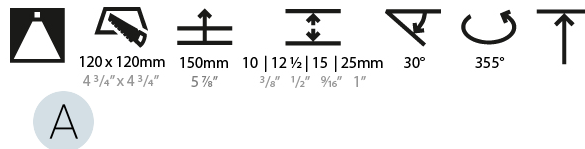

ELECTRICAL

Lamp Type: LED (Zhaga Standard)
Input Wattage (W): 16.5
Total Output Wattage (W): 14.7
Dimming: Dali Dimming
Driver Included: No
Driver Location: Recessed Housing
Driver Type: Constant Current - 120Vac
Driver Class: Class 2
Housing: See Components
Input Voltage (V): 120
Constant Current (MA): 350

LED

Number of LEDs: 1
Max. Delivered Lumen (lm): 770
Nominal Lumen (lm): 1140
CRI: >90 CRI
Lamp Life (hrs): 50000
Upon Request: RGB-W Tunable White Special Color Temperature Special LED

OPTICAL

Reflector^o: 20 / 40 / 60
Adjustability: Rotational 355°; Tilt 30°
Upon Request: Special Beam Angles

RATINGS AND CERTIFICATIONS

For international specifications by adding 'INT' at the end of the existing Model #. For assistance on 'custom' specifications, contact zteam@zaneen.com. In a constant effort to supply the best product, we reserve the right to change specifications or materials without notice. The most recent specification sheets are found at zaneen.com

PROJECT	_____
TYPE	_____
SPECIFIER	_____
QUANTITY	_____
DATE	_____