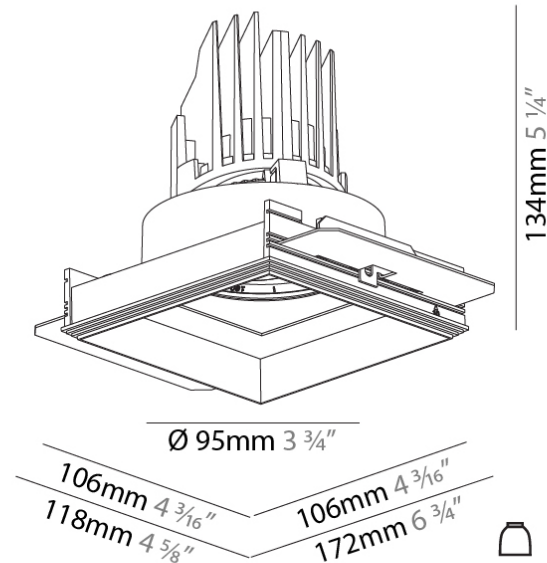

Cut-out Measurements: 120mm / 4 3/4" x 120mm / 4 3/4"
Upon Request: Unique Ceiling Thickness

ELECTRICAL

Lamp Type: LED (Zhaga Standard)
Input Wattage (W): 16.5
Total Output Wattage (W): 14.7
Dimming: Dali Dimming
Driver Included: No
Driver Location: Recessed Housing
Driver Type: Constant Current - 120Vac
Driver Class: Class 2
Housing: See Components
Input Voltage (V): 120
Constant Current (MA): 350

LED

Number of LEDs: 1
Max. Delivered Lumen (lm): 770
Nominal Lumen (lm): 1140
CRI: >90 CRI
Lamp Life (hrs): 50000
Upon Request: RGB-W Tunable White Special Color Temperature Special LED

OPTICAL

Reflector: 20 / 40 / 60
Adjustability: Rotational 355°; Tilt 30°
Upon Request: Special Beam Angles

RATINGS AND CERTIFICATIONS

382, F 416-247-9319, www.zaneen.com

Created by Zaneen for use in the United States. This document is not intended for use in other countries. At the end of the existing Model #. For assistance on 'custom' specifications, contact zteam@zaneen.com. In a constant effort to supply the best product, we reserve the right to change specifications or materials without notice. The most recent specification sheets are found at zaneen.com

IP rating: IP20