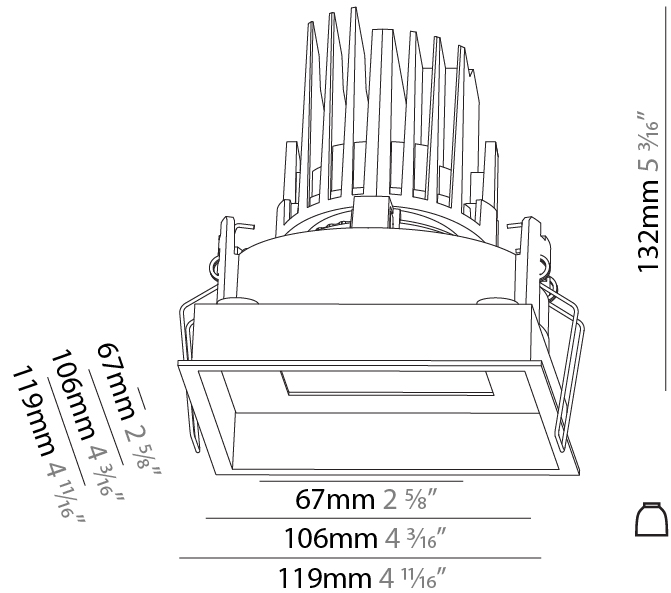

PHYSICAL
Shape: Square
Length (mm): 119
Length (in): 4 11/16
Width (mm): 119
Width (in): 4 11/16
Depth (mm): 132
Depth (in): 5 3/16
Ceiling Thickness (mm): 10 / 12.5 / 15
Ceiling Thickness (in): 3/8 or 1/2 or 9/16
Min. Recessing Depth (mm): 150
Min. Recessing Depth (in): 5 7/8
Light Distribution: Adjustable / Downlight
Weight (kg): 0.607
Weight (lbs): 1.34
Fixture Finish: SSR / BKV / CWI / CRY / HAB / LAG / UFT / ITA / RUA / RUR / MIC / FTG / MYG / TWT / LOD / PUS / FRO / FUP / KIA / POP / BLS / SPG / MEY / GOH / GUM / CHC / COM / ABZ / JAG / OBR / MOS / ROR
Fixture Material: Aluminum Die Cast
Cut-out Measurements: 114mm / 4 1/2" x 114mm / 4 1/2"

ELECTRICAL
Lamp Type: LED (Zhaga Standard)
Input Wattage (W): 16.5
Total Output Wattage (W): 14
Dimming: Tri-Mode (Non-Dimming and Phase Dimming (120Vac only) and 0-10V Dimming)
Driver Included: No
Driver Location: Recessed Housing
Driver Type: Constant Current - Universal
Driver Class: Class 2
Input Voltage (V): 120 - 277
Constant Current (MA): 500

LED
Number of LEDs: 1
Color Temperature (°K): 2700 / 3000 / 3500 / 4000
Max. Delivered Lumen (lm): 940 / 980 / 1029 / 1050
Nominal Lumen (lm): 1386 / 1438 / 1511 / 1542
CRI: >90 CRI

OPTICAL
Reflector: 20 / 40 / 60
Adjustability: Rotational 355°; Tilt 30°

RATINGS AND CERTIFICATIONS
Certified By: Certified for North American Standards
IP rating: IP20