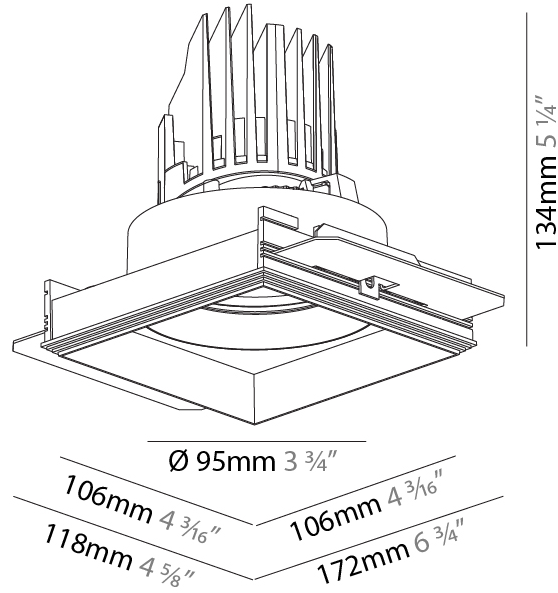

ELECTRICAL

Lamp Type: LED (Zhaga Standard)
Input Wattage (W): 16.5
Total Output Wattage (W): 14.7
Dimming: Dali Dimming
Driver Included: No
Driver Location: Recessed Housing
Driver Type: Constant Current - 120Vac
Driver Class: Class 2
Housing: See Components
Input Voltage (V): 120
Constant Current (MA): 350

LED

Number of LEDs: 1
Max. Delivered Lumen (lm): 770
Nominal Lumen (lm): 1140
CRI: >90 CRI
Lamp Life (hrs): 50000
Upon Request: RGB-W Tunable White Special Color Temperature Special LED

OPTICAL

Reflector^o: 20 / 40 / 60
Adjustability: Rotational 355°; Tilt 30°
Upon Request: Special Beam Angles

RATINGS AND CERTIFICATIONS

For international specifications by adding 'INT' at the end of the existing Model #. For assistance on 'custom' specifications, contact zteam@zaneen.com. In a constant effort to supply the best product, we reserve the right to change specifications or materials without notice. The most recent specification sheets are found at zaneen.com

PROJECT	_____
TYPE	_____
SPECIFIER	_____
QUANTITY	_____
DATE	_____